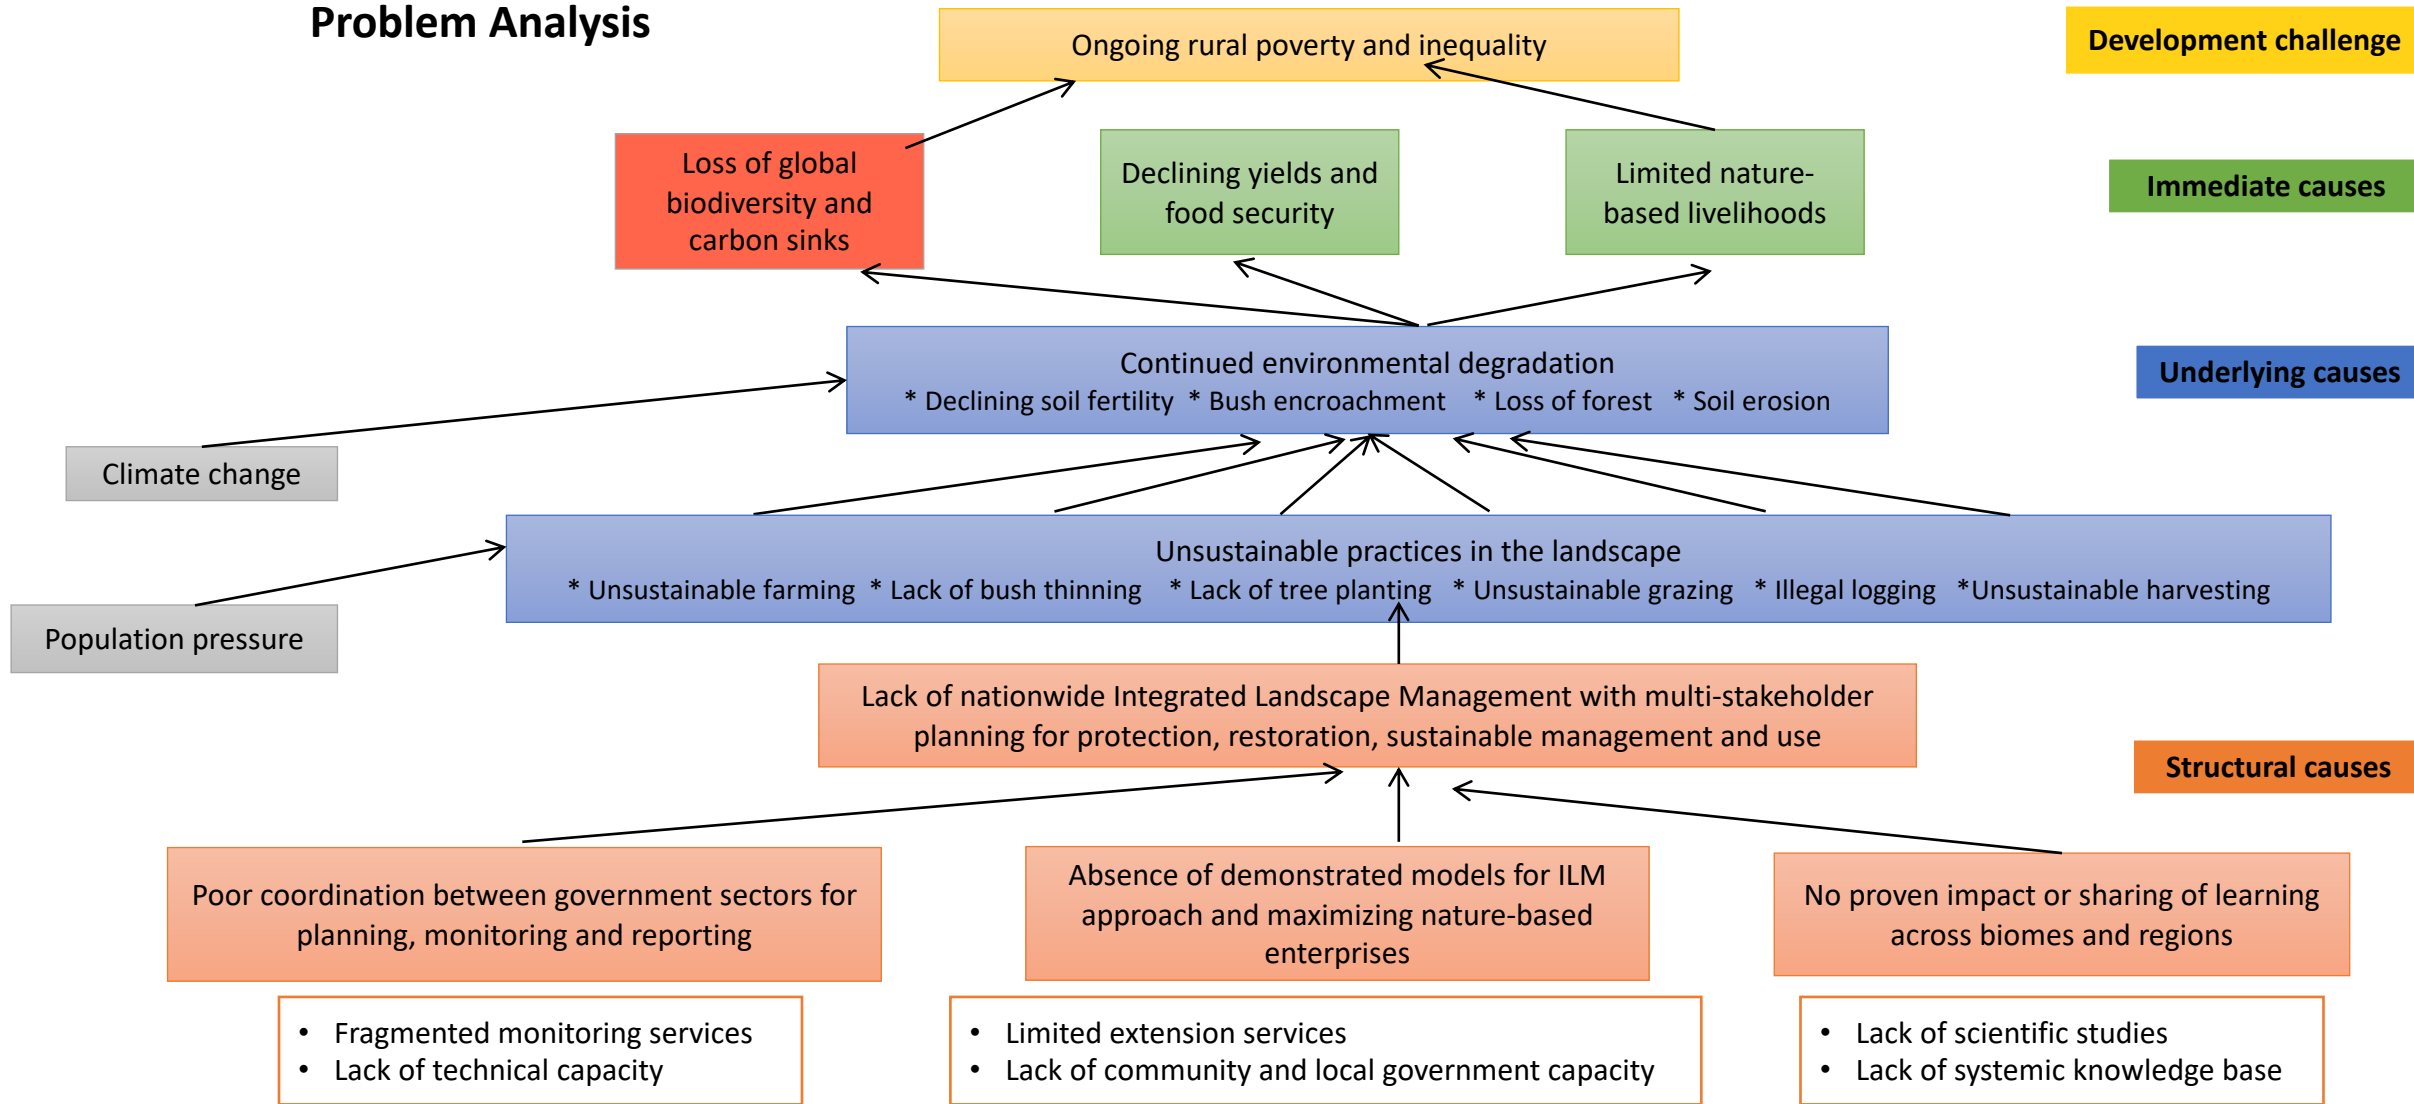

Empowered lives.
Resilient nations.

Project title: Namibia Integrated Landscape Approach for enhancing Livelihoods and Environmental Governance to eradicate poverty (NILALEG)

GEF Implementing Agency : United Nations Development Programme

Country: Republic of Namibia

Implementing Partner: Ministry of Environment and Tourism

Management Arrangements: National Implementation Modality (NIM)

UNDP-GEF PIMS ID number: 5640

GEF ID number: 9426

Annex M Theory of Change of NILALEG Project

Baseline without NILALEG project: Problem Analysis

Theory of Change of NILALEG project